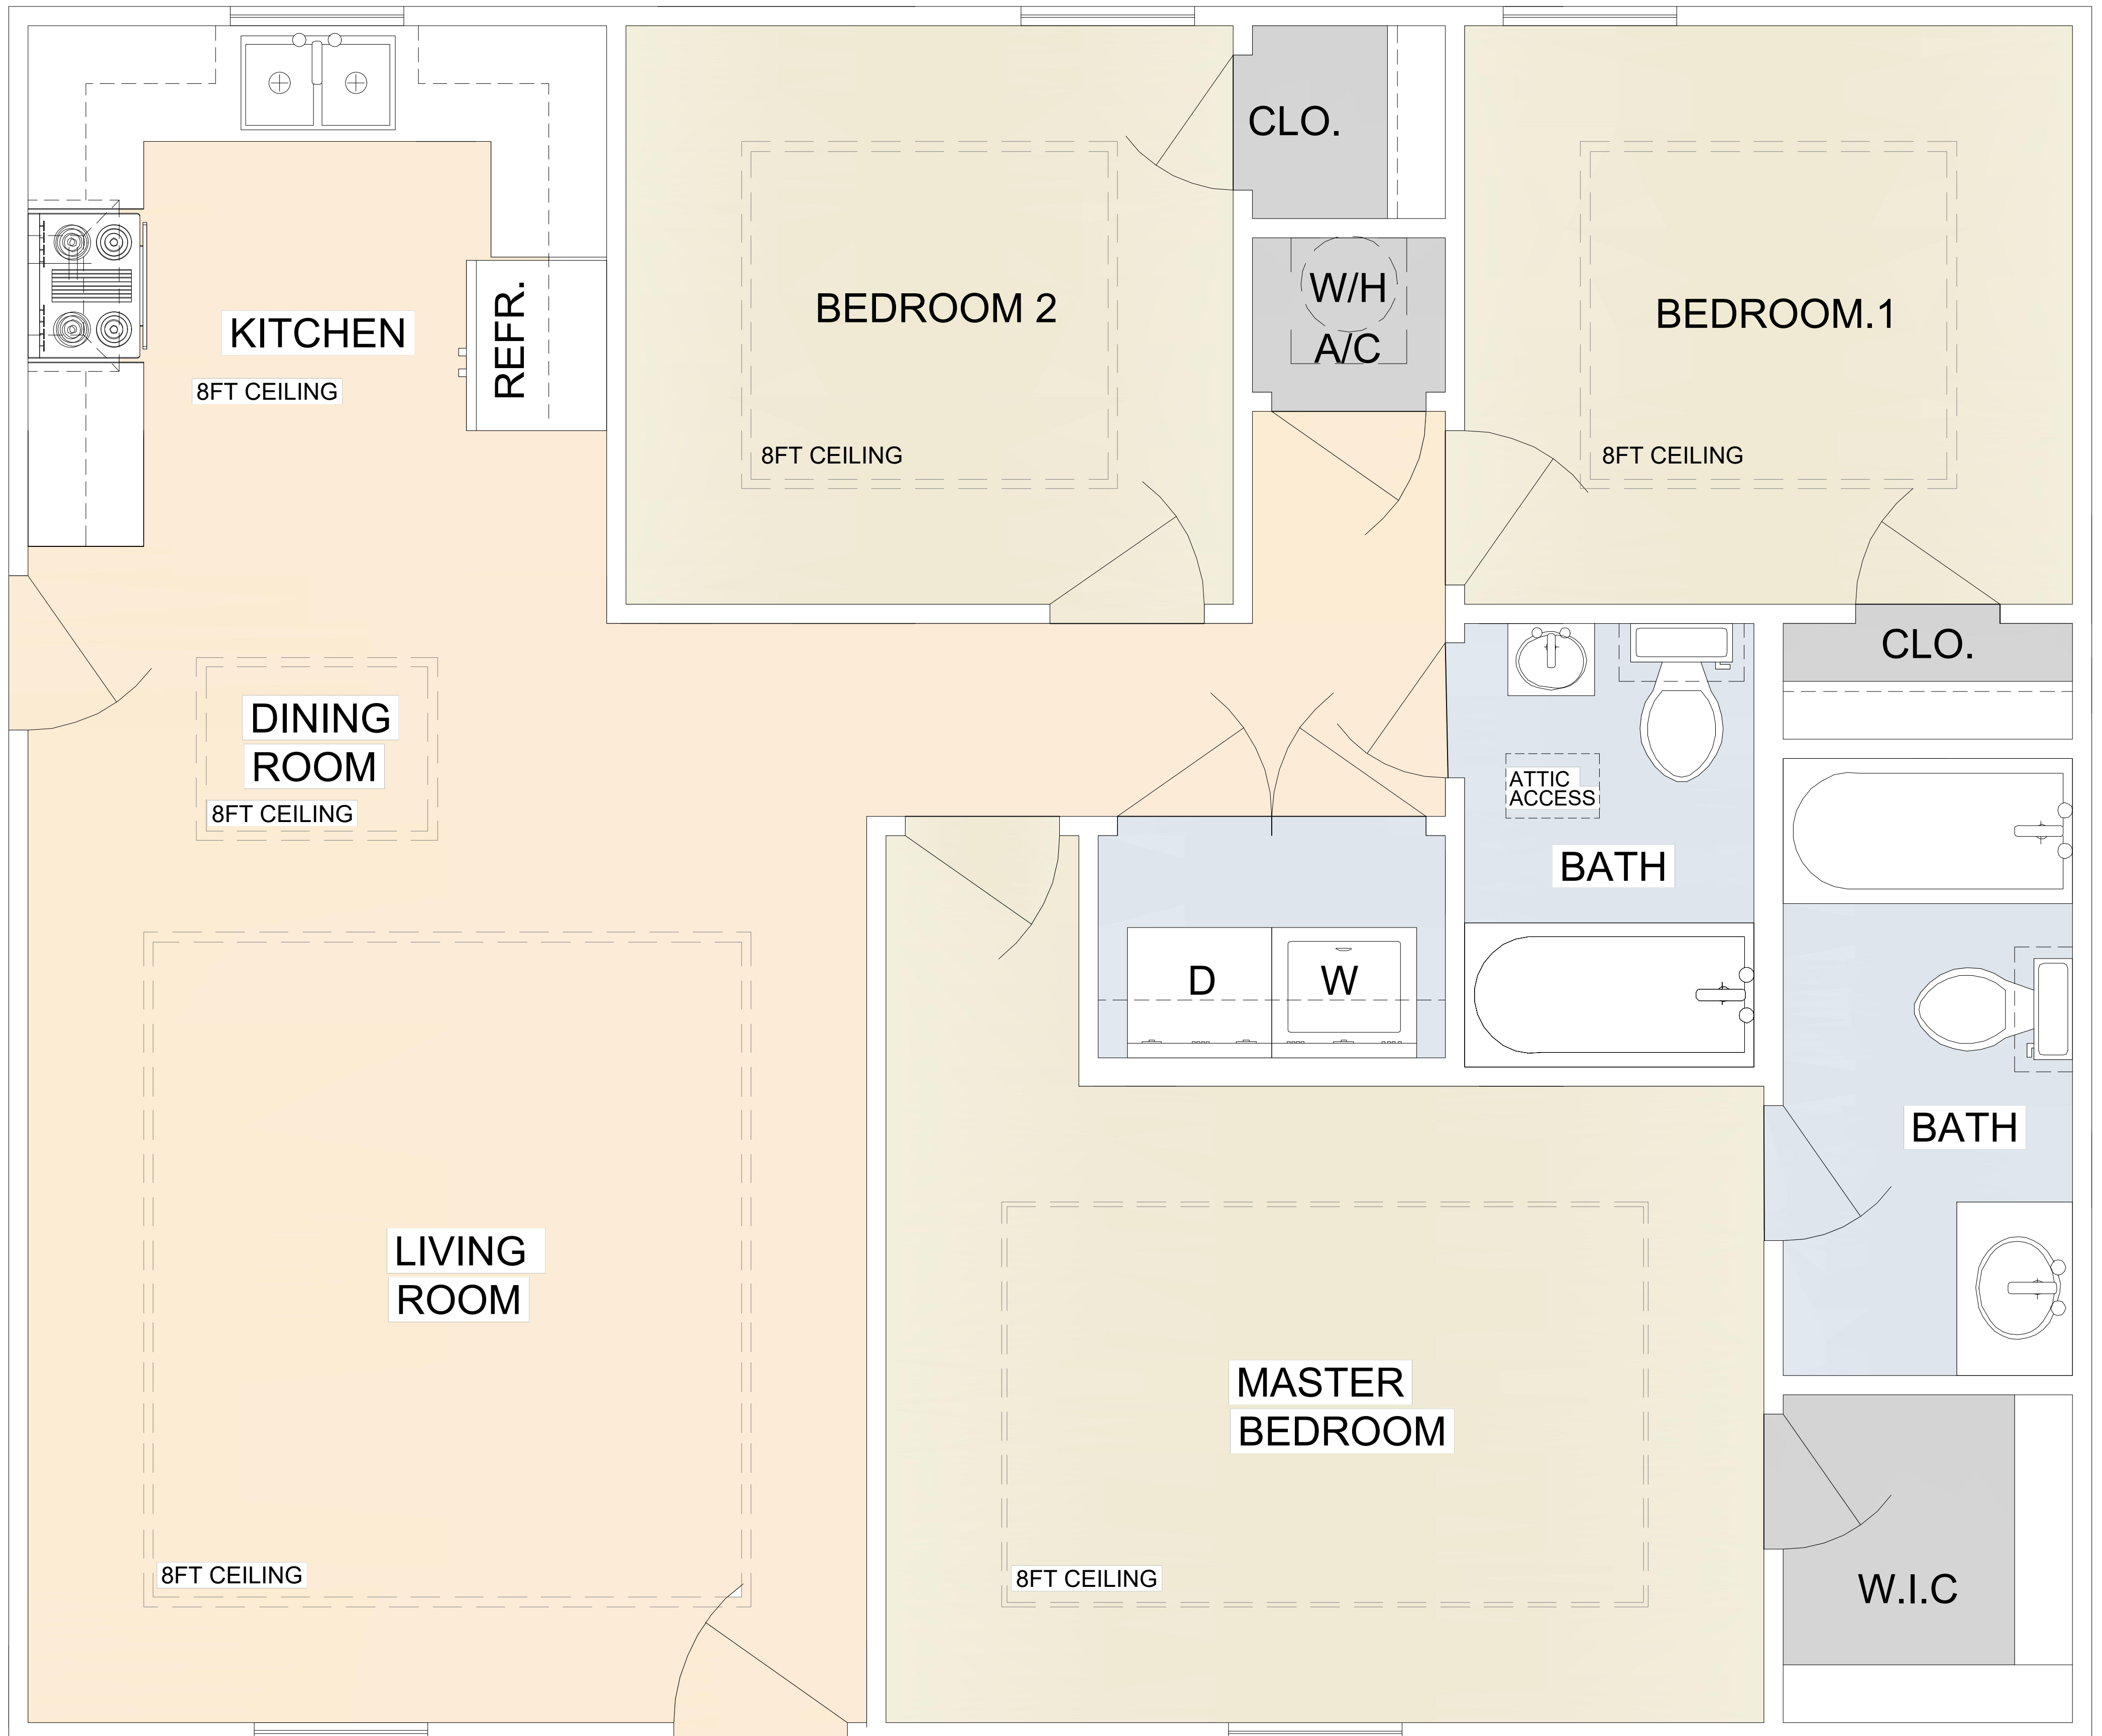

EMPORIO HOMES-SIGNATURE PROTOTYPE-SINGLE FAMILY HOME- 1,080 3BD/2BA

<b>LIVING AREA</b>	1,080 SQ. FT.
<b>PORCH</b>	32 SQ. FT.
<b>PATIO</b>	0 SQ. FT.
<b>TOTAL AREA</b>	1,112 SQ. FT.