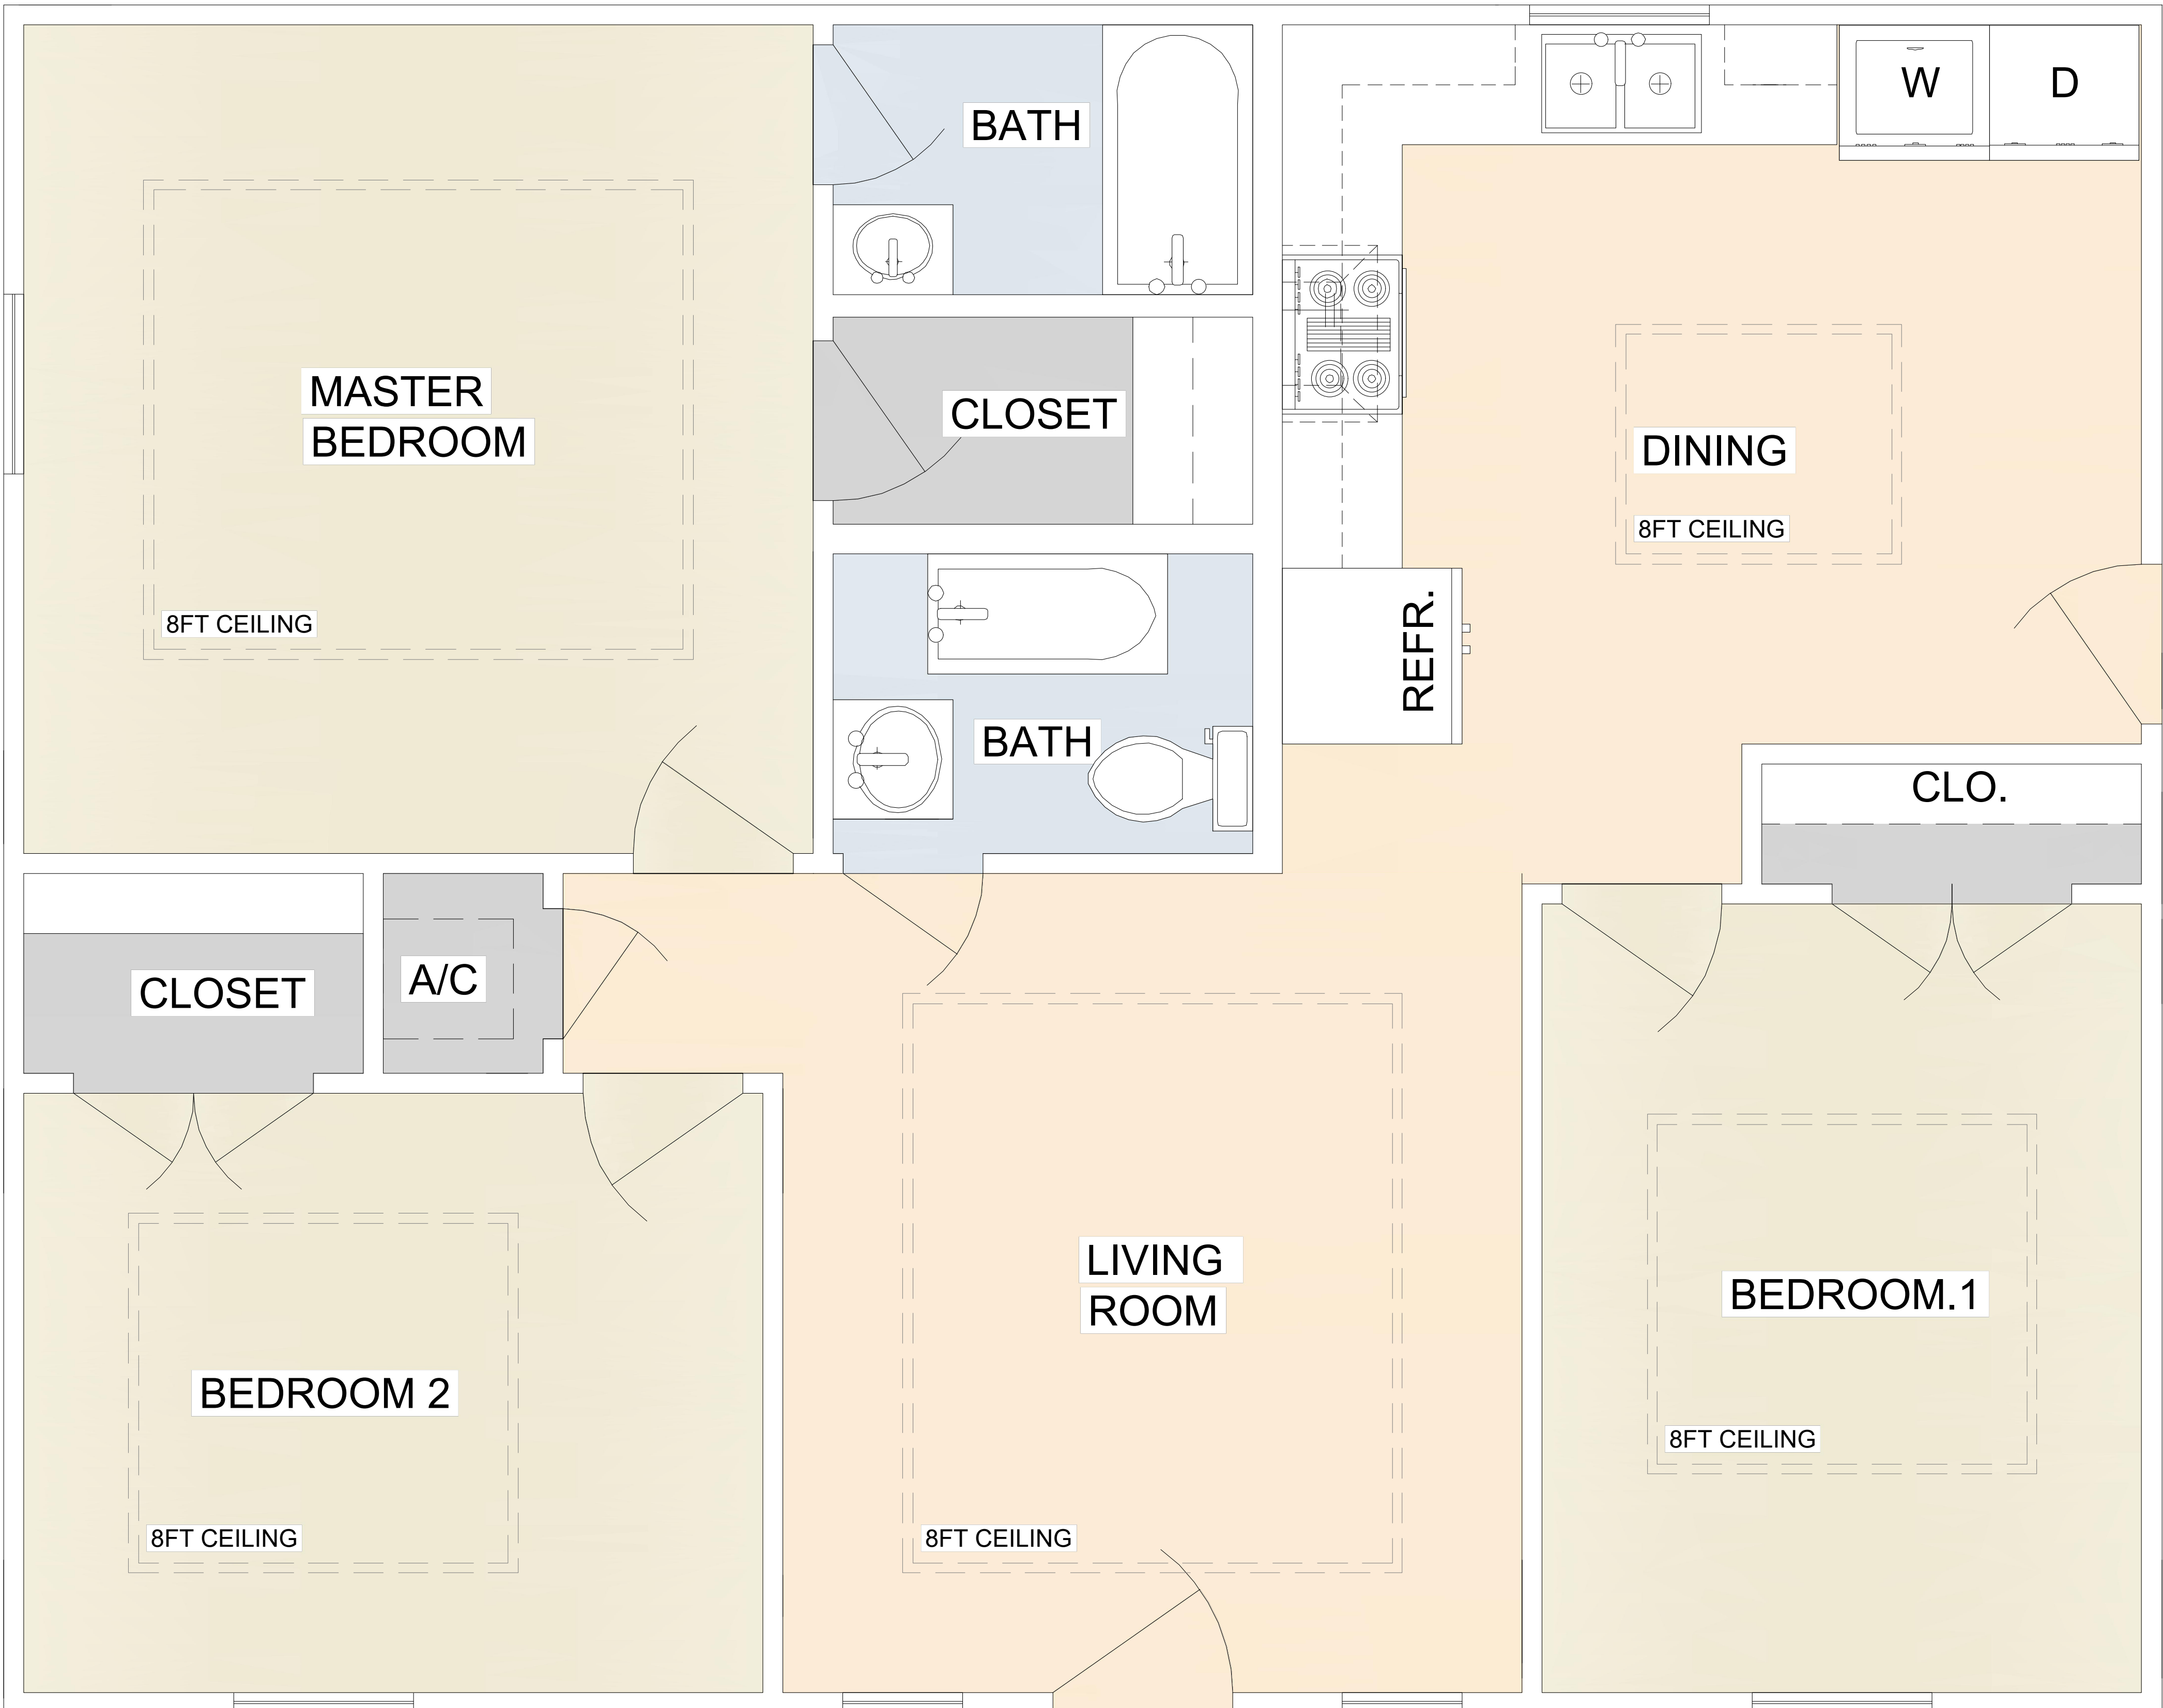

EMPORIO HOMES PROTOTYPE 1,026 SF 3BD/2BA

36'

28'-6"

4'

PORCH

16'

LIVING AREA	1,026 SQ. FT.
PORCH	64 SQ. FT.
PATIO	0 SQ. FT.
TOTAL AREA	1,090 SQ. FT.